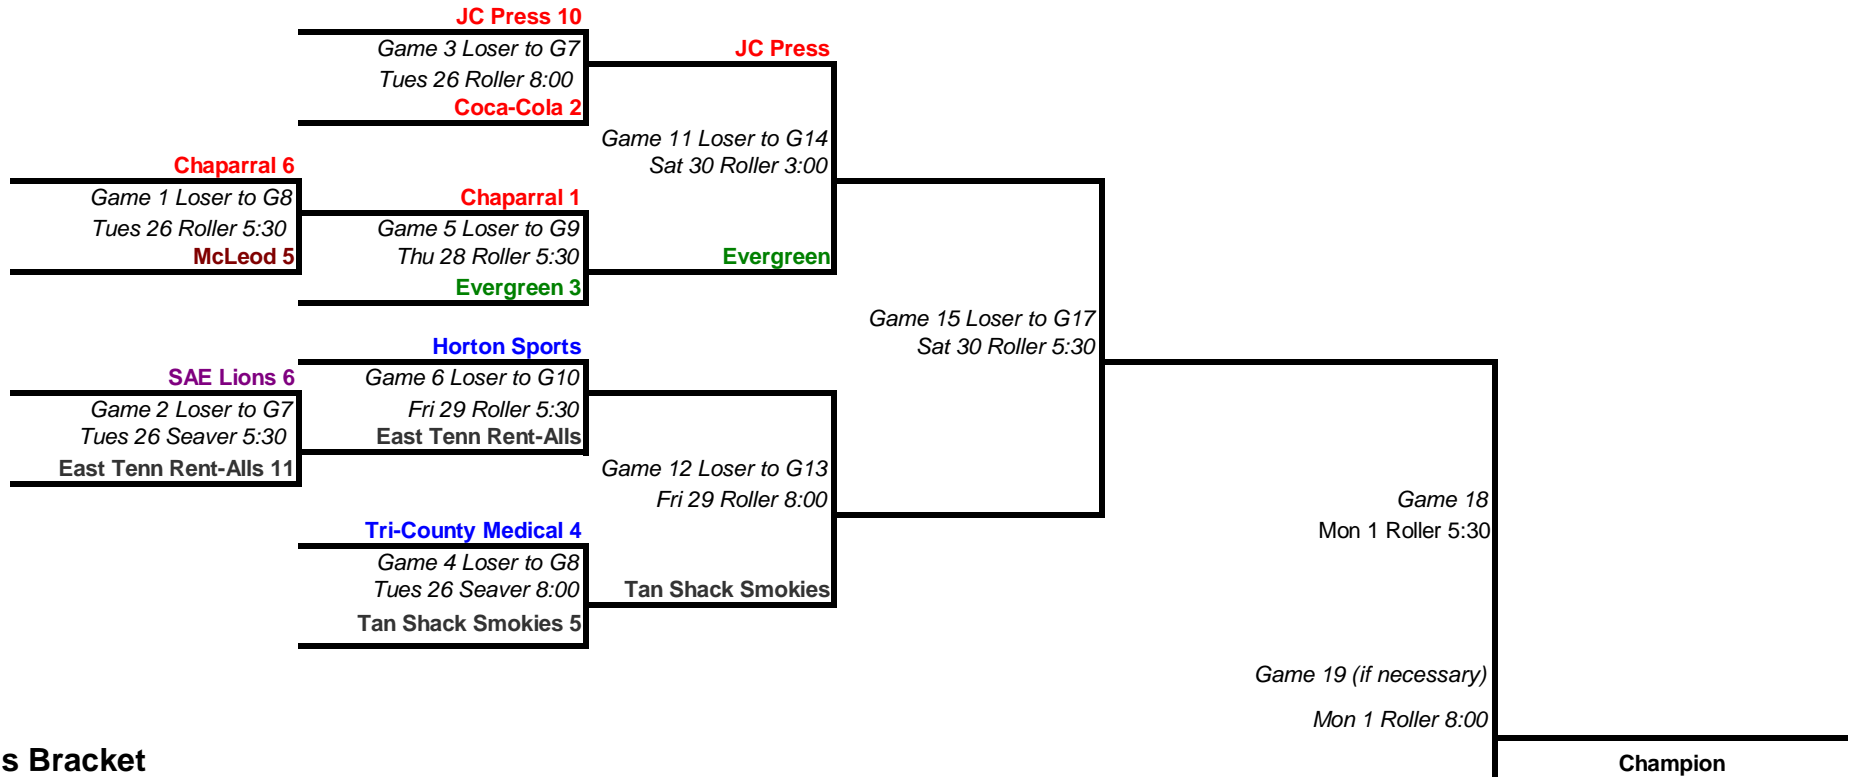

# 2009 Johnson City Babe Ruth Memorial Tournament

\*\*\* Special Pitching Rule for Tuesday May 26 through Sunday May 31: A total of 9 innings is allowed in this calendar week only. 2 days rest after 4 innings still applies.

## Winner's Bracket

## Loser's Bracket